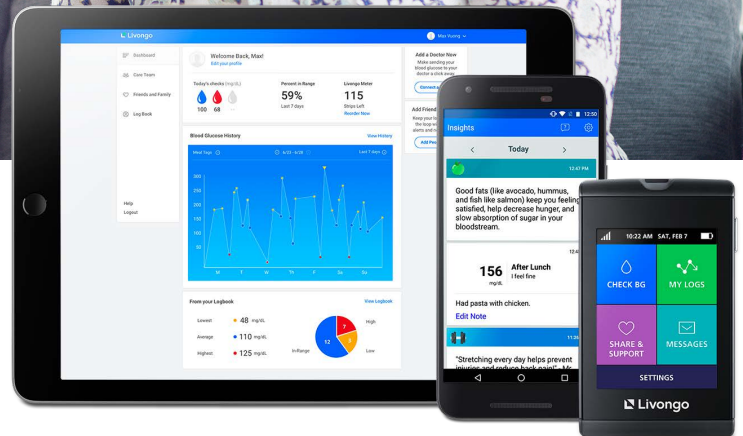

# Join the Program Designed for Easier Diabetes Management

The Livongo for Diabetes Program fits with your life and helps keep you on track.

## Livongo Connected Meter

Your Livongo meter uses cellular technology to automatically upload readings and provide you with real-time personalized tips.