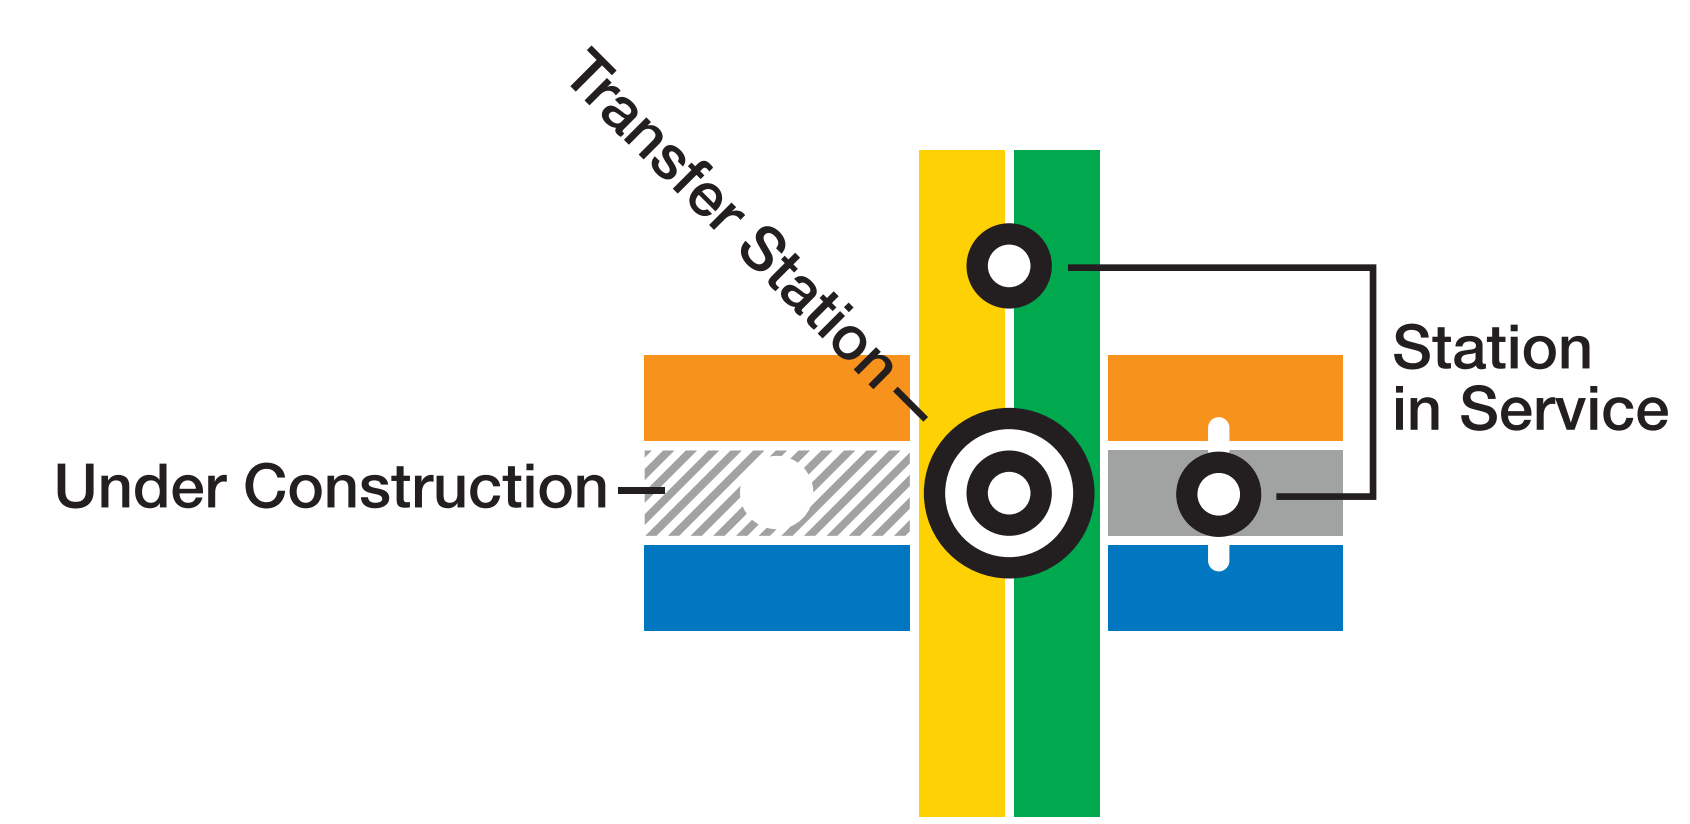

M System Map

wmata.com
Information: 202-637-7000 | TTY: 202-962-2033
Metro Transit Police: 202-962-2121 | Text: MYMTPD (696873)

Legend

- **RD** Red Line • Glenmont / Shady Grove
- **OR** Orange Line • New Carrollton / Vienna
- **BL** Blue Line • Franconia-Springfield / Largo Town Center
- **GR** Green Line • Branch Ave / Greenbelt
- **YL** Yellow Line • Huntington / Greenbelt
- **SV** Silver Line • Wiehle-Reston East / Largo Town Center

Station Features

- Bus to Airport
- Parking
- Hospital
- Airport

Connecting Rail Systems

Metro is accessible.

Map is not to scale

No Smoking

No Eating or Drinking

No Animals (except service animals)

No Audio (without earphones)

No Littering or Spitting

No Dangerous or Flammable Items